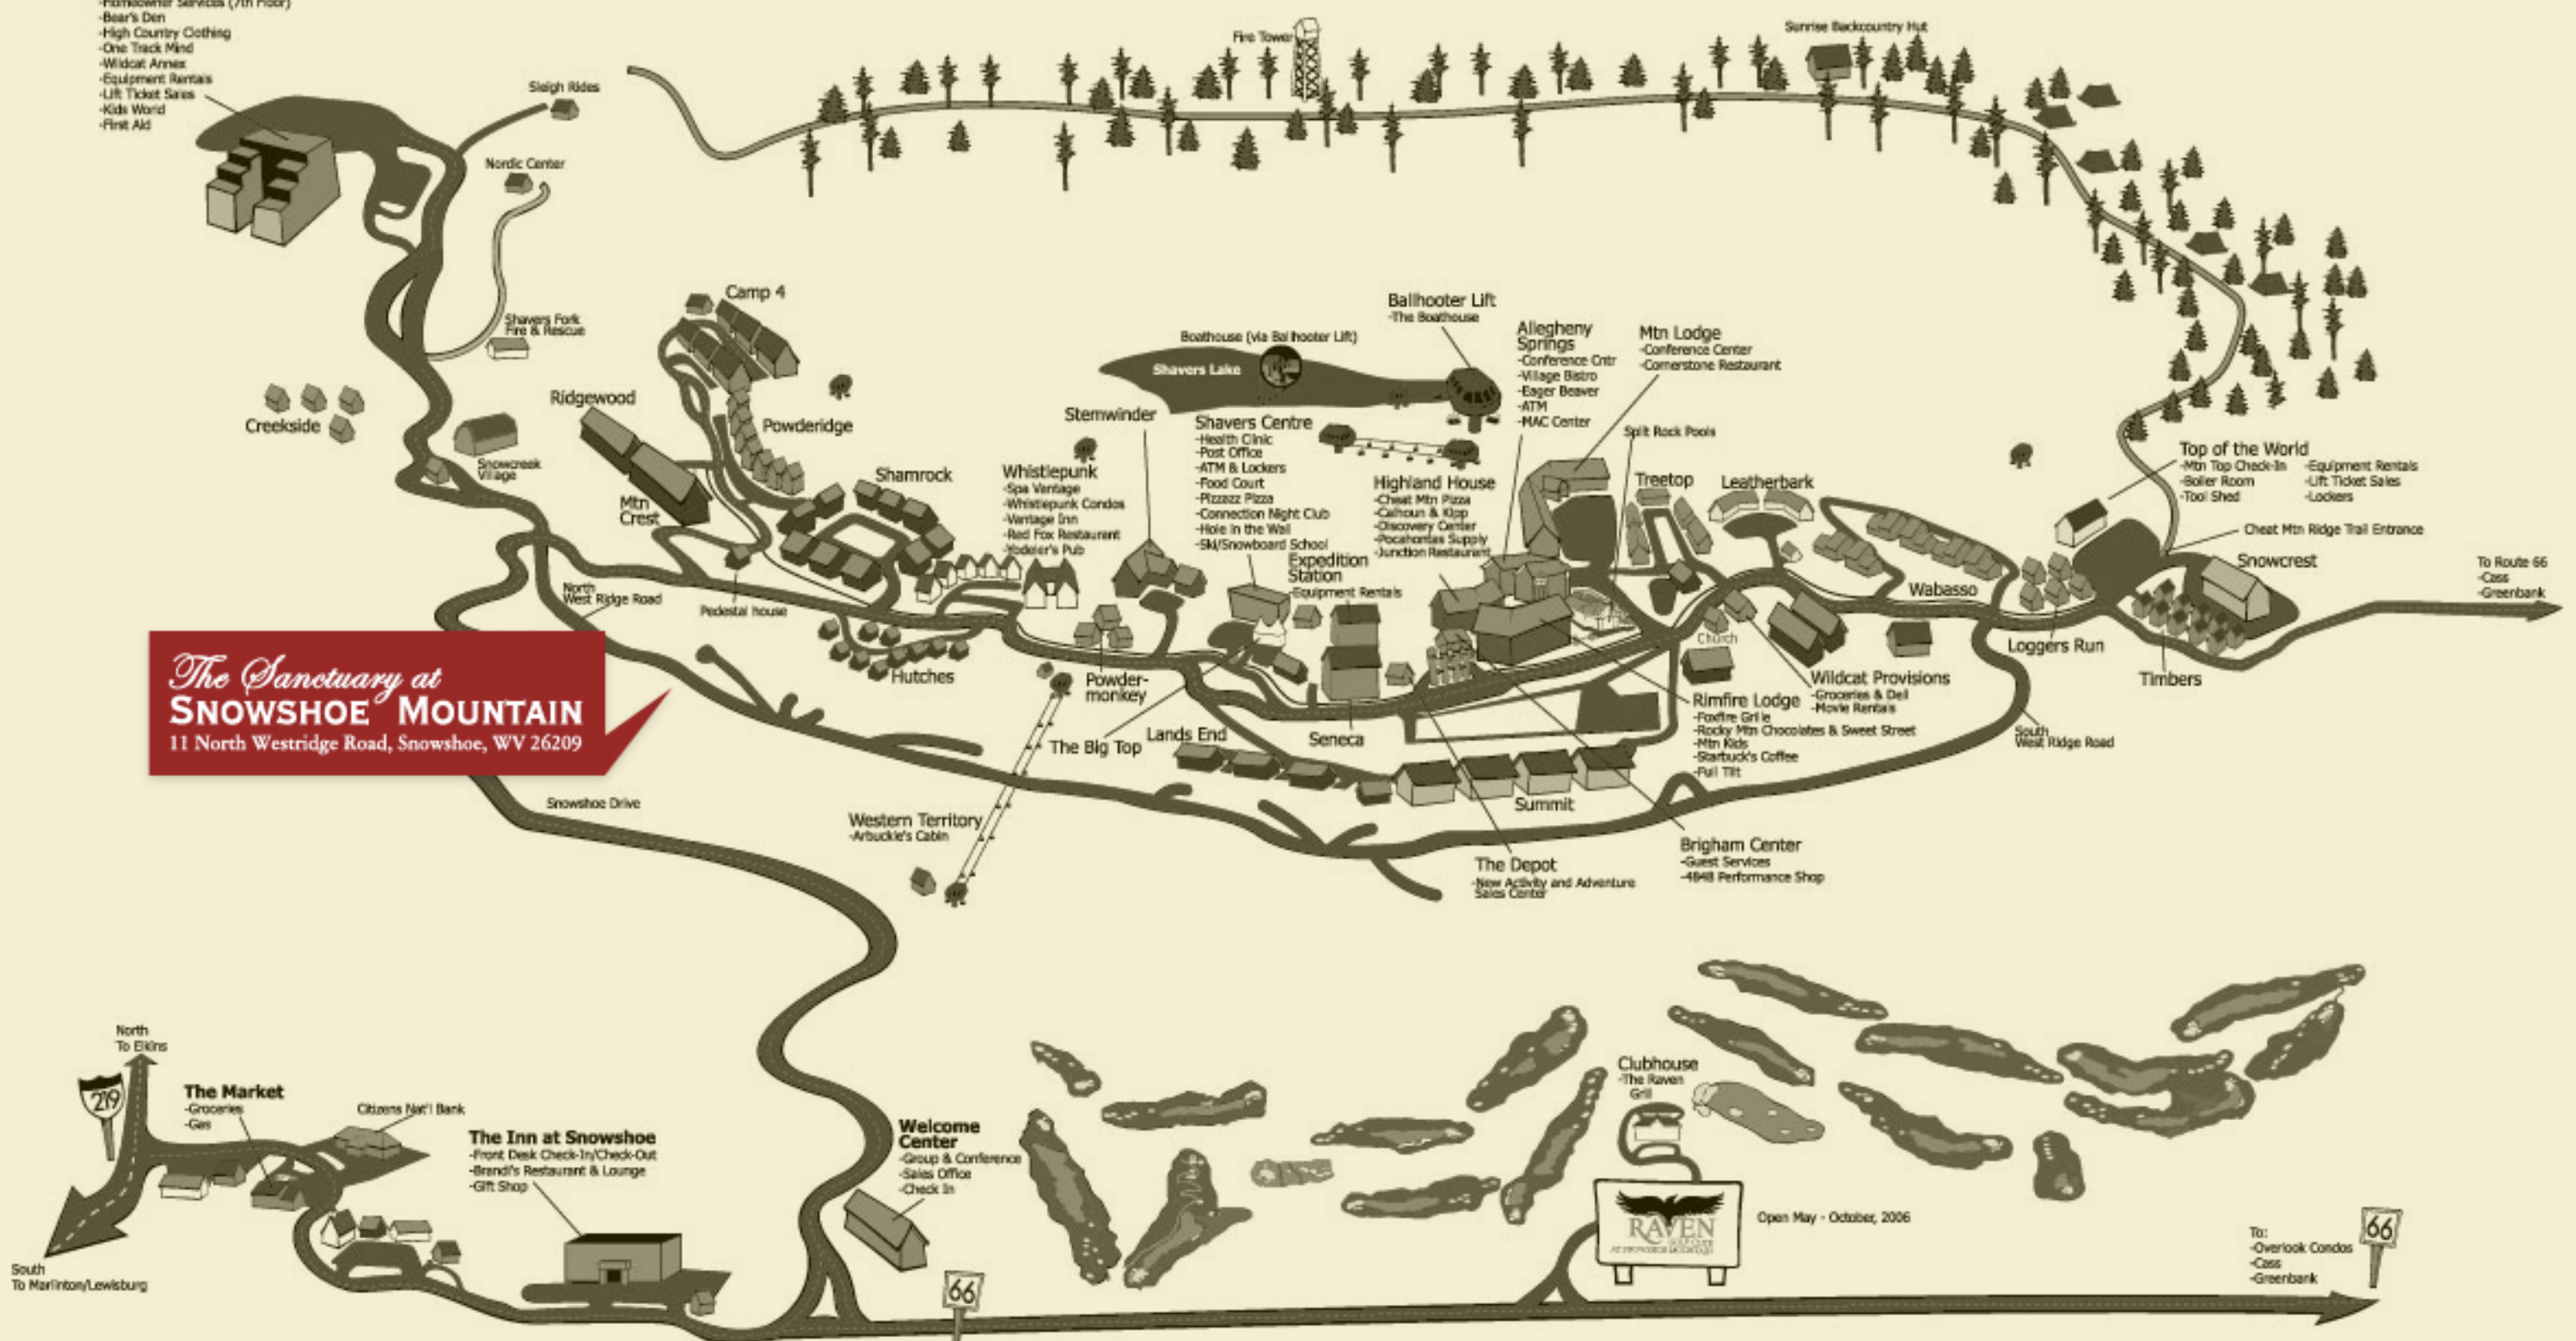

- Silver Creek Lodge**
- Moby's Sports Bar
 - Homeowner Services (7th Floor)
 - Bear's Den
 - High Country Clothing
 - One Track Mind
 - Wildcat Annex
 - Equipment Rentals
 - Lift Ticket Sales
 - Kids World
 - First Aid

The Sanctuary at
SNOWSHOE MOUNTAIN
 11 North Westridge Road, Snowshoe, WV 26209

- North To Elkins
- The Market**
- Groceries
 - Gas
- Citizens Nat'l Bank
- The Inn at Snowshoe**
- Front Desk Check-In/Check-Out
 - Brandi's Restaurant & Lounge
 - Gift Shop
- South To Marlinton/Lewisburg

- Welcome Center**
- Group & Conference
 - Sales Office
 - Check In

- To:
- Overlook Condos
 - Cass
 - Greenbank